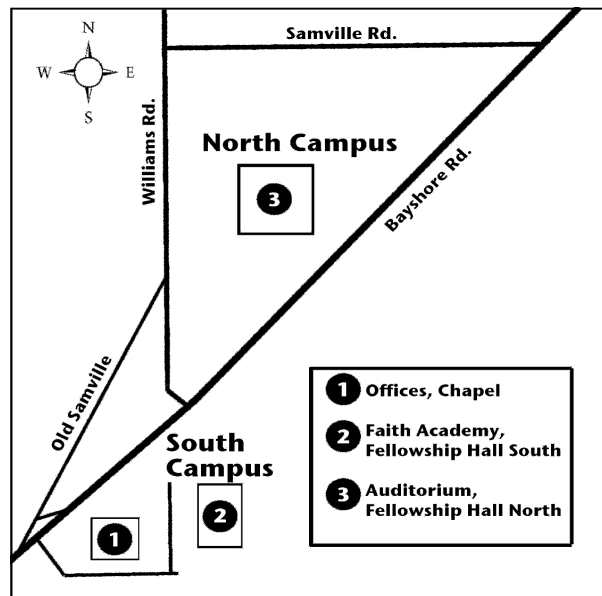

Faith News

OUR WEEKLY SERVICES

SUNDAY MORNING

8:15 & 10:45 a.m.

Morning Worship Services,
Auditorium, Building 3

8:15, 9:45 & 10:45 a.m.

Nursery & Preschool Ministry,
(Birth - 4 years),
Sunshine Station, Building 3

8:15 & 10:45 a.m.

Kid's Church in Studio 7,
(K - 5th grades),
Kid's Paradise, Building 3

9:45 a.m.

Sunday School for all ages.
Pick up a class schedule at the
Information Counter for locations.

SUNDAY EVENING

6:00 p.m.

Evening Worship Service,
Auditorium, Building 3

6:00 p.m.

Nursery & Preschool Ministry,
Sunshine Station, Building 3

6:00 p.m.

Children's Ministry,
(K - 5th grades),
Auditorium, Building 3
Children are dismissed during
the Evening Worship Service
to go upstairs to Kid's Paradise.

WEDNESDAY EVENING

5:15 - 6:30 p.m.

Dinner, Fellowship Hall, Building 3

7:00 p.m.

Adult Bible Study,
Auditorium, Building 3

6:45 p.m.

Relentless Youth Church,
(Grades 6 - 12),
Upstairs West Wing,
Room 207, Building 3

7:00 p.m.

Missionettes (girls)
& Royal Rangers (boys),
(K - 5th grades),
Kid's Paradise, Building 3

7:00 p.m.

Nursery & Rainbows Class,
(Birth - 4 years),
Sunshine Station, Building 3

Visit our church calendar at
www.FaithNFM.com for a
complete list of events.

FAITH ASSEMBLY OF GOD
6950 Bayshore Rd.
North Fort Myers, FL 33917

NON PROFIT
ORGANIZATION
U.S. POSTAGE
PAID
PERMIT #636
FORT MYERS, FL

RETURN SERVICE REQUESTED

Faith Assembly Campus Map

PASTORAL STAFF

Senior Pastor, Phil Goss - Phil@FaithNFM.com • **Associate Pastor**, Tim McDaniel - Tim@FaithNFM.com

Associate Pastor, Steve Anderson - Steve@FaithNFM.com

Children's Pastor, Pete Miller - Pete@FaithNFM.com • **Youth Pastor**, Sam Neal - Sam@FaithNFM.com

Music Pastor, Mark Nicholson - Mark@FaithNFM.com • **Pastoral Care**, Leon DeGarmo - Leon@FaithNFM.com

CONTACT US

Mailing Address: 6950 Bayshore Road, N. Fort Myers, FL 33917

Physical Address: 7101 Bayshore Road, N. Fort Myers, FL 33917

Phone: 239.543.2700 **Fax:** 239.543.5681

Email: FaithNFM@aol.com **Website:** www.FaithNFM.com

Prayer Requests: prayer@FaithNFM.com